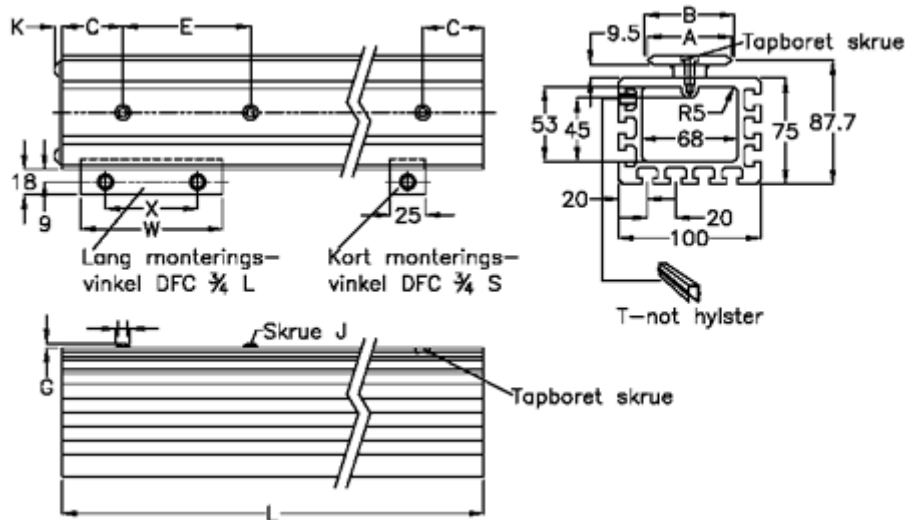

Article number: 0571349461

Description: Hepco GV3 slide beam SB M 44 L4946 P1

Measures

A	= 44	K	= 5.5
B	= 44.81	L	= 4946
C	= 43	Long mounting angle	= DFC4S
E	= 90	Precision type	= P1
For bearing	= AU 44 34	Short mounting angle	= DFC4L
G	= 3.3	W	= 100
H	= 10.5	Weight kg/1000	= 10.0
J	= M6	x	= 65